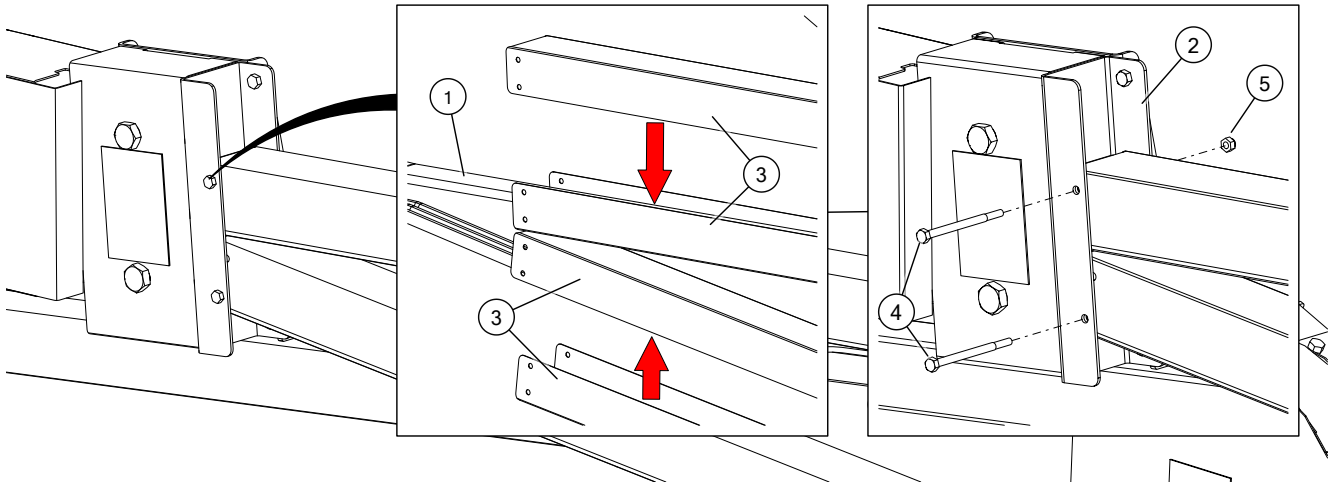

# A437/A438/A439/A440 Fully Enclosed Guarding Kit Portable Grain Auger Installation Instructions

Applicable Models:

STX2 & XTA Series (Excluding 31')

1	Closed Guard Upper Channel Mount	3	Locknut, 3/8"
2	Bolt, 3/8" x 1"	4	Pulley Cover Guard

1	Belt	4	Bolt, 5/16" x 4-1/2"
2	Closed Guard Upper Channel Mount	5	Locknut, 5/16"
3	Closed Guard Channel		

1	Pulley Cover Guard	3	Locknut, 5/16"
2	Bolt, 5/16" x 4-1/2"		

P.O. Box 39  
 Rosenort, Manitoba, R0G 1W0 Canada  
 Phone: (866) 467-7207 (Canada & USA) or (204) 746-2396  
 Fax: (866) 768-4852