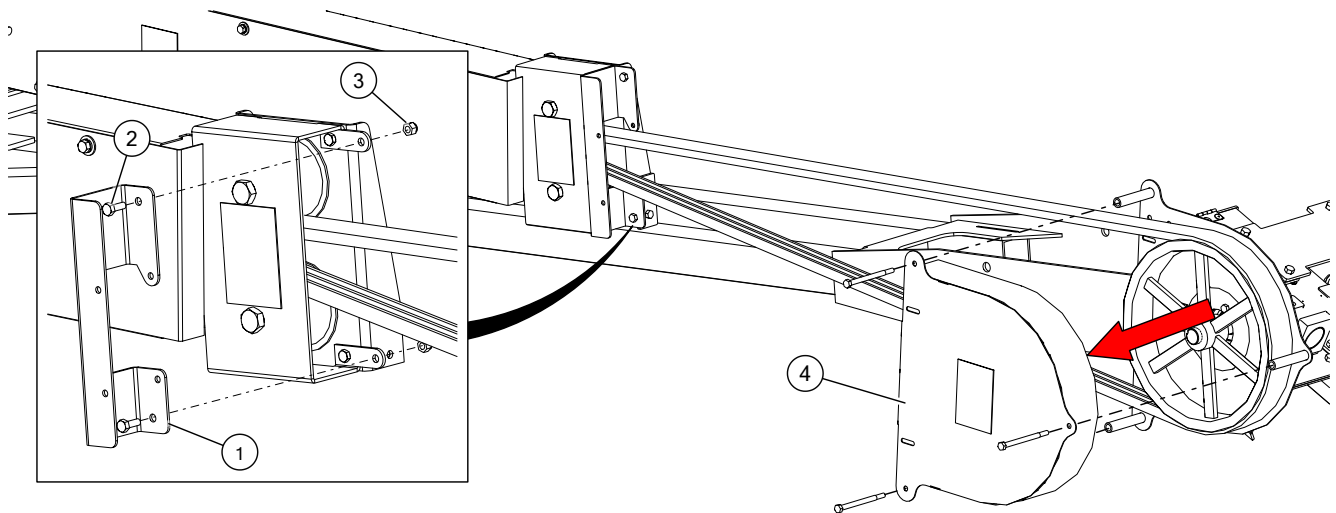

# A437/A438/A439/A440 Fully Enclosed Guarding Kit Portable Grain Auger Installation Instructions

Applicable Models:

STX2 & XTA Series (Excluding 31')

1	Closed Guard Upper Channel Mount	3	Locknut, 3/8"
2	Bolt, 3/8" x 1"	4	Pulley Cover Guard

1	Belt	4	Bolt, 5/16" x 4-1/2"
2	Closed Guard Upper Channel Mount	5	Locknut, 5/16"
3	Closed Guard Channel		

1	Pulley Cover Guard	3	Locknut, 5/16"
2	Bolt, 5/16" x 4-1/2"		

P.O. Box 39  
 Rosenort, Manitoba, R0G 1W0 Canada  
 Phone: (866) 467-7207 (Canada & USA) or (204) 746-2396  
 Fax: (866) 768-4852