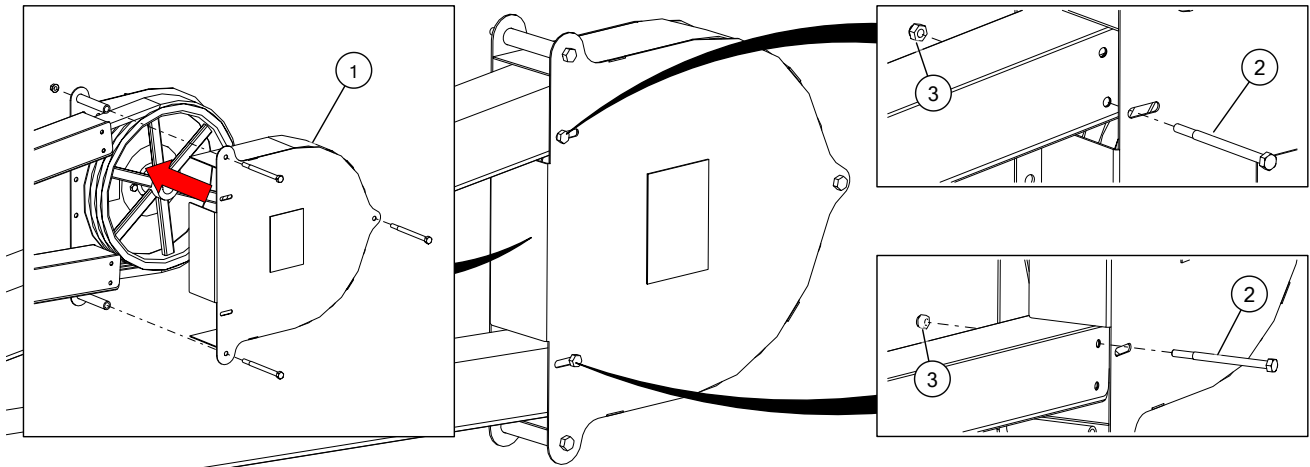

# A437/A438/A439/A440 Fully Enclosed Guarding Kit Portable Grain Auger Installation Instructions

Applicable Models:

STX2 & XTA Series (Excluding 31')

1	Closed Guard Upper Channel Mount	3	Locknut, 3/8"
2	Bolt, 3/8" x 1"	4	Pulley Cover Guard

1	Belt	4	Bolt, 5/16" x 4-1/2"
2	Closed Guard Upper Channel Mount	5	Locknut, 5/16"
3	Closed Guard Channel		

1	Pulley Cover Guard	3	Locknut, 5/16"
2	Bolt, 5/16" x 4-1/2"		

P.O. Box 39  
 Rosenort, Manitoba, R0G 1W0 Canada  
 Phone: (866) 467-7207 (Canada & USA) or (204) 746-2396  
 Fax: (866) 768-4852